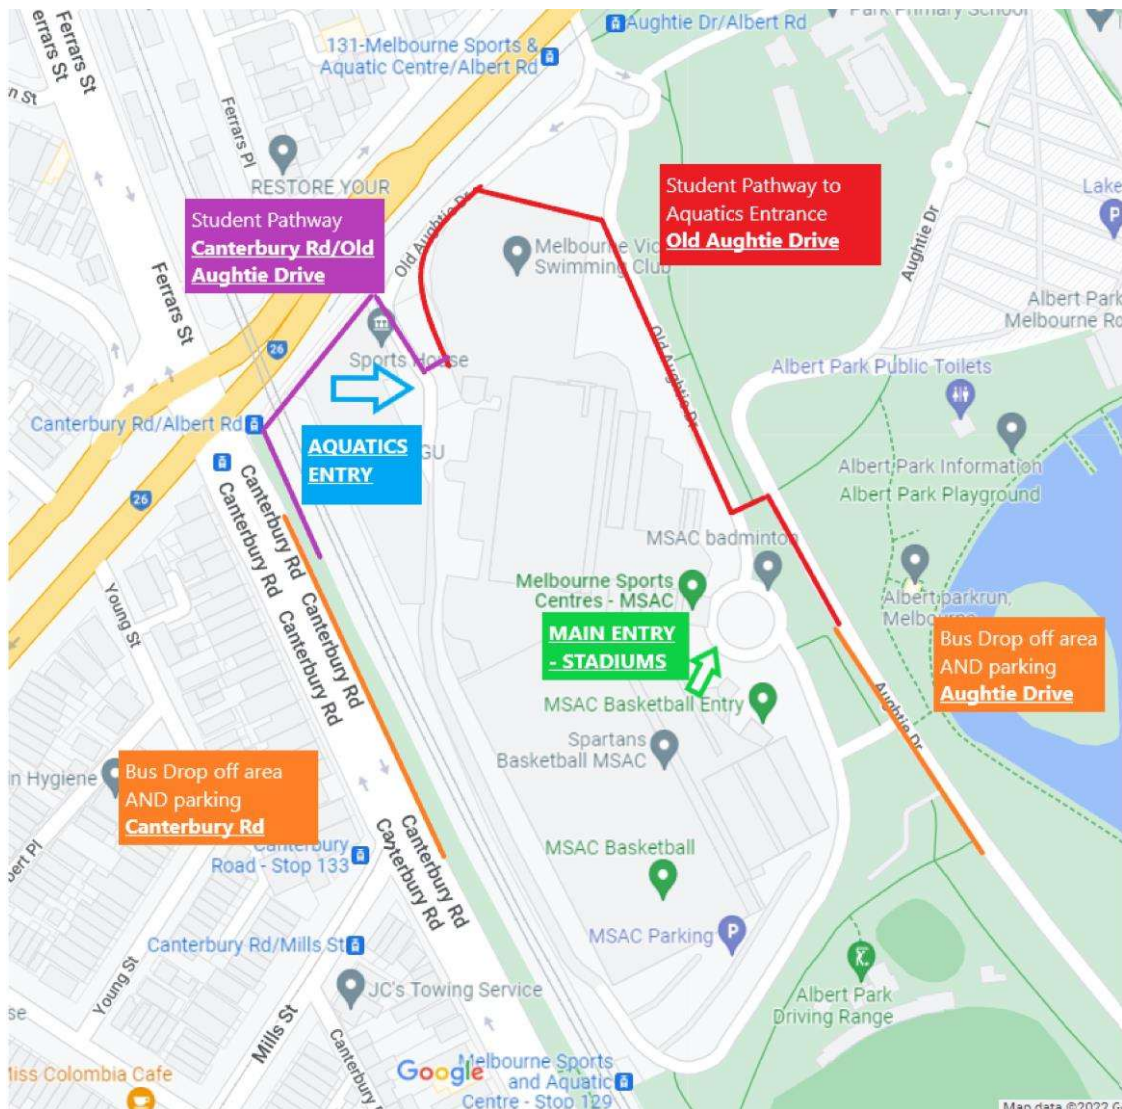

- Parking at MSAC is subject to availability.
- Performance members, Aquatics members and Swim School members receive 3 hours free parking per day, then standard rates apply.
- All other visitors and users of MSAC receive the first hour of parking free, then parking fees apply.
- Entry to the Multi-Deck car park is via Albert Road/Cecil Street. The Multi-Deck car park is recommended for Aquatic, and Health and Wellness patrons.
- Entry to the Stadiums car park is via Aughtie Drive and is recommended for squash, badminton, basketball, table tennis and volleyball patrons, as well as patrons to the MSAC crèche and MSAC gym.
- The MSAC roundabout at the main entry is a designated 2 minute pick up/drop off zone only - no bus access.
- Buses are not permitted to park or drop off passengers within MSAC car parks. There are allocated bus zones on Aughtie Drive.

- Disabled parking designated spaces are available near the main entry off Aughtie Drive (free 3 hours) and within the Multi-Deck car park on Ground Floor and Level 2 (as per standard rates).
- There are 30 minute free parking bays on Aughtie Drive near main entrance for short term visits.

MSAC Bus Parking Guide

- Access to MSAC is via the Main entry, Basketball entry, or Aquatics entry.
- Students getting dropped off on buses will need to access via MAIN ENTRY only.
- Buses are not permitted to park or drop off passengers within MSAC car parks. Please use the allocated bus zones on Aughtie Drive or Canterbury Road as outlined on the map.
- The MSAC roundabout at the main entry is a designated 2-minute pick up/drop off zone only – NO BUS ACCESS.